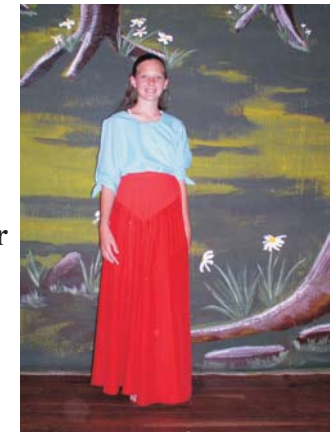

The Narrator

Nikita